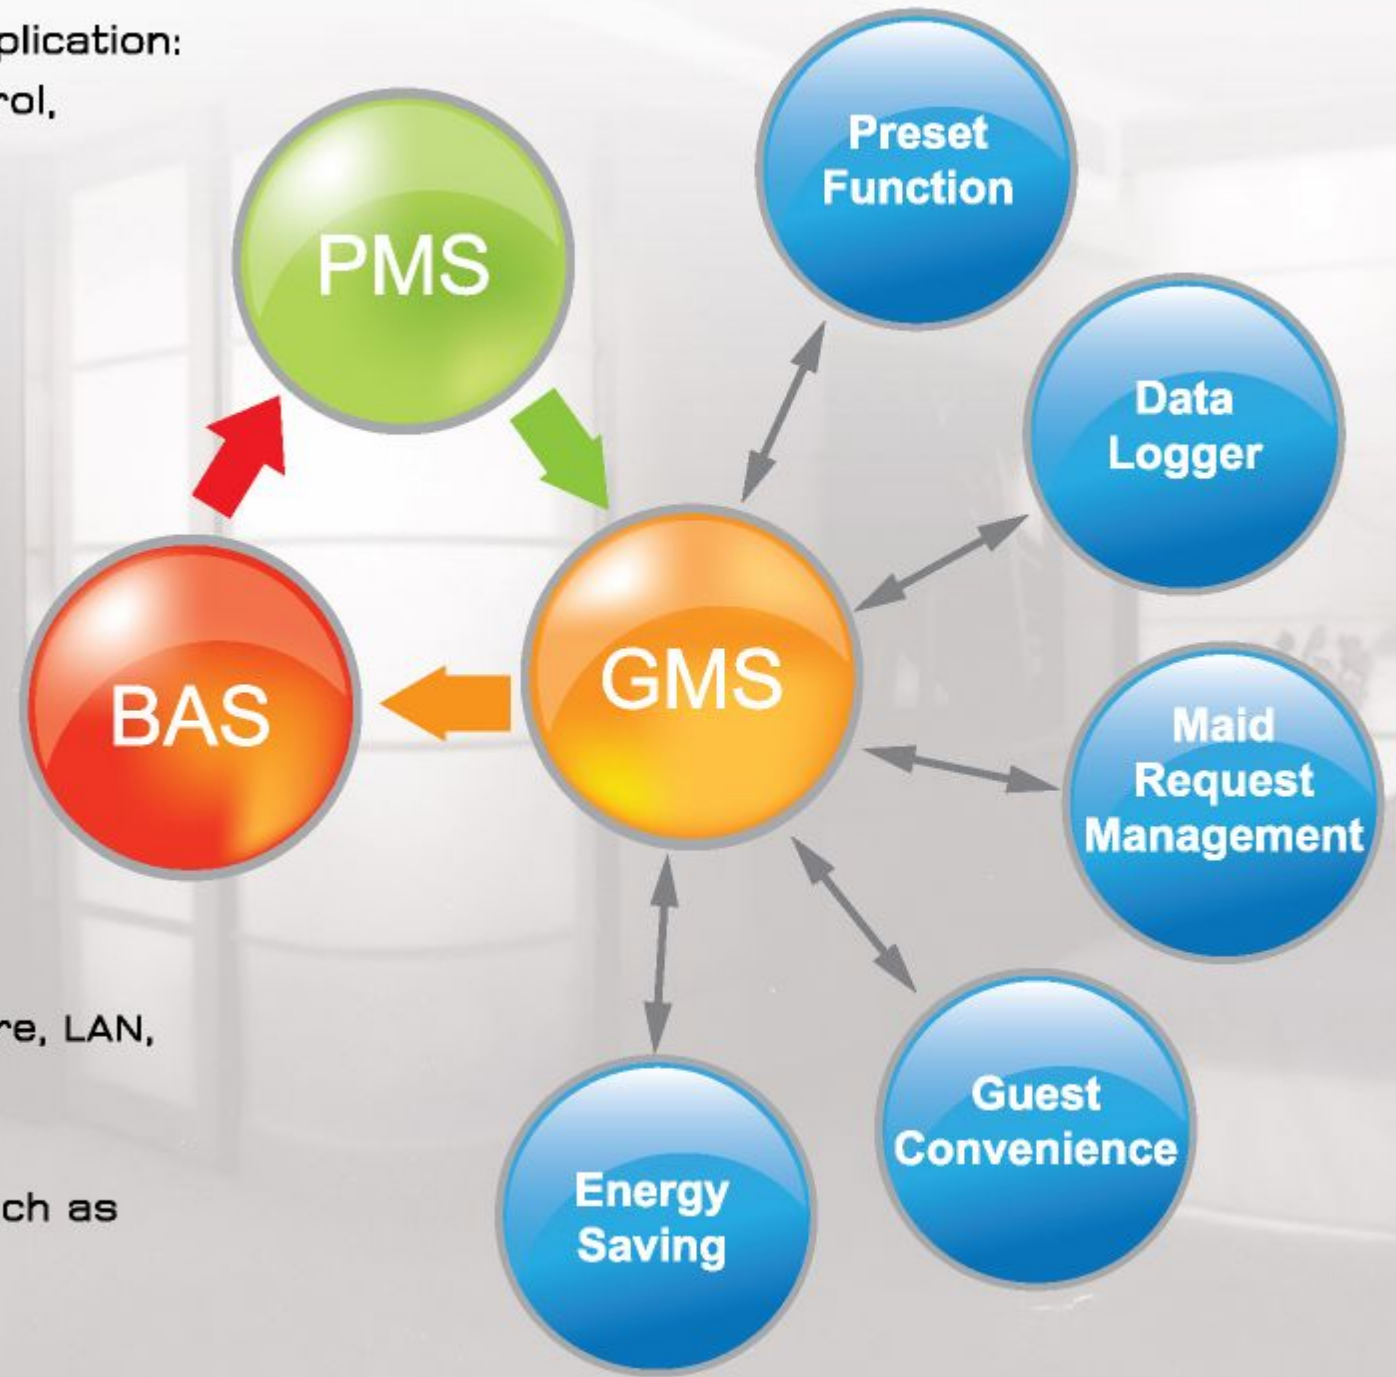

**Motion Sensor**

**Variable Input**

- : Local Switches
- : Key Box
- : Room Controller
- : Bedside Control Panel
- : Motion Sensor/Magnetic Switch /Limit Switch

**Variable Output**

- : Relay Contact
- : Air Condition Control

## Switches & Sockets

**Switches & Sockets**

**Smart Switch**

**Series of Products**

- S-Concept/S-Flexi
- NEO (C-Metro)
- Zencelo
- ULTi Impress
- Merten

Centralized Control by PC for variety of application:  
 Parameter setting Remote Monitor & Control,  
 User friendly Interface, etc.

- Multi-user accounts
- Compatible with different network backbone and access such as Copper wire, LAN, INTERNET, Fiber optic etc.
- GRAPHIC Man-Machine Interface (MMI)
- Web Application with Browser program such as Internet Explore
- Interface to other system:  
 BAS (Building Automation System)

## Mini Home Automation