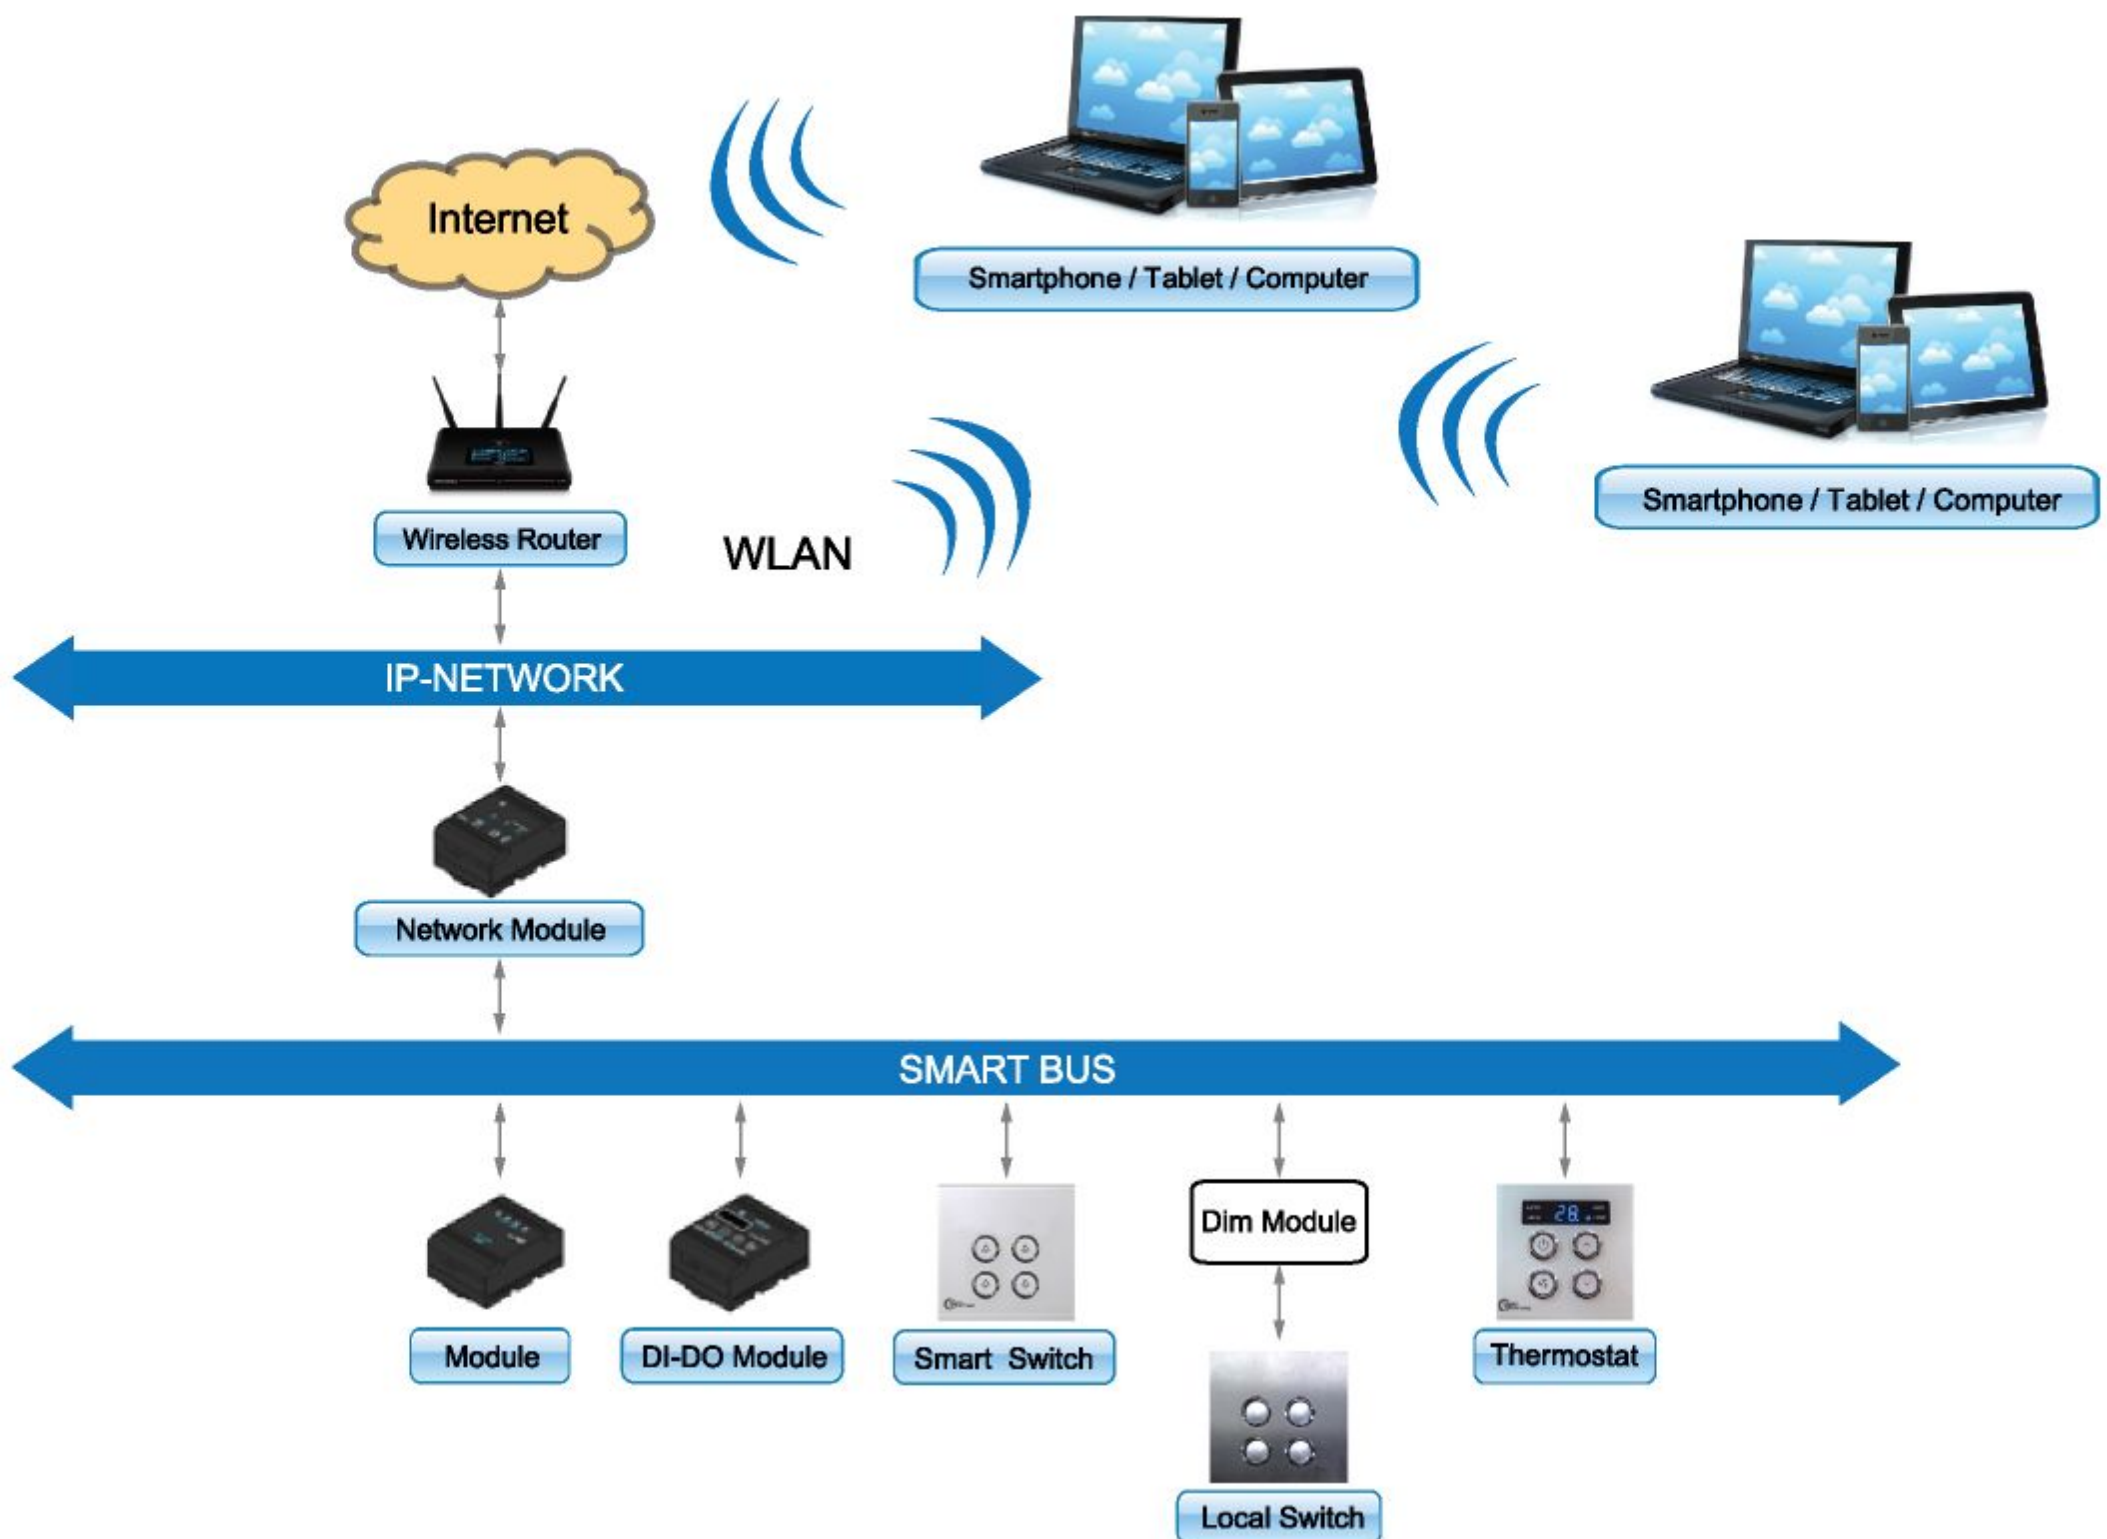

Mini Home Automation

Condominium and Residential